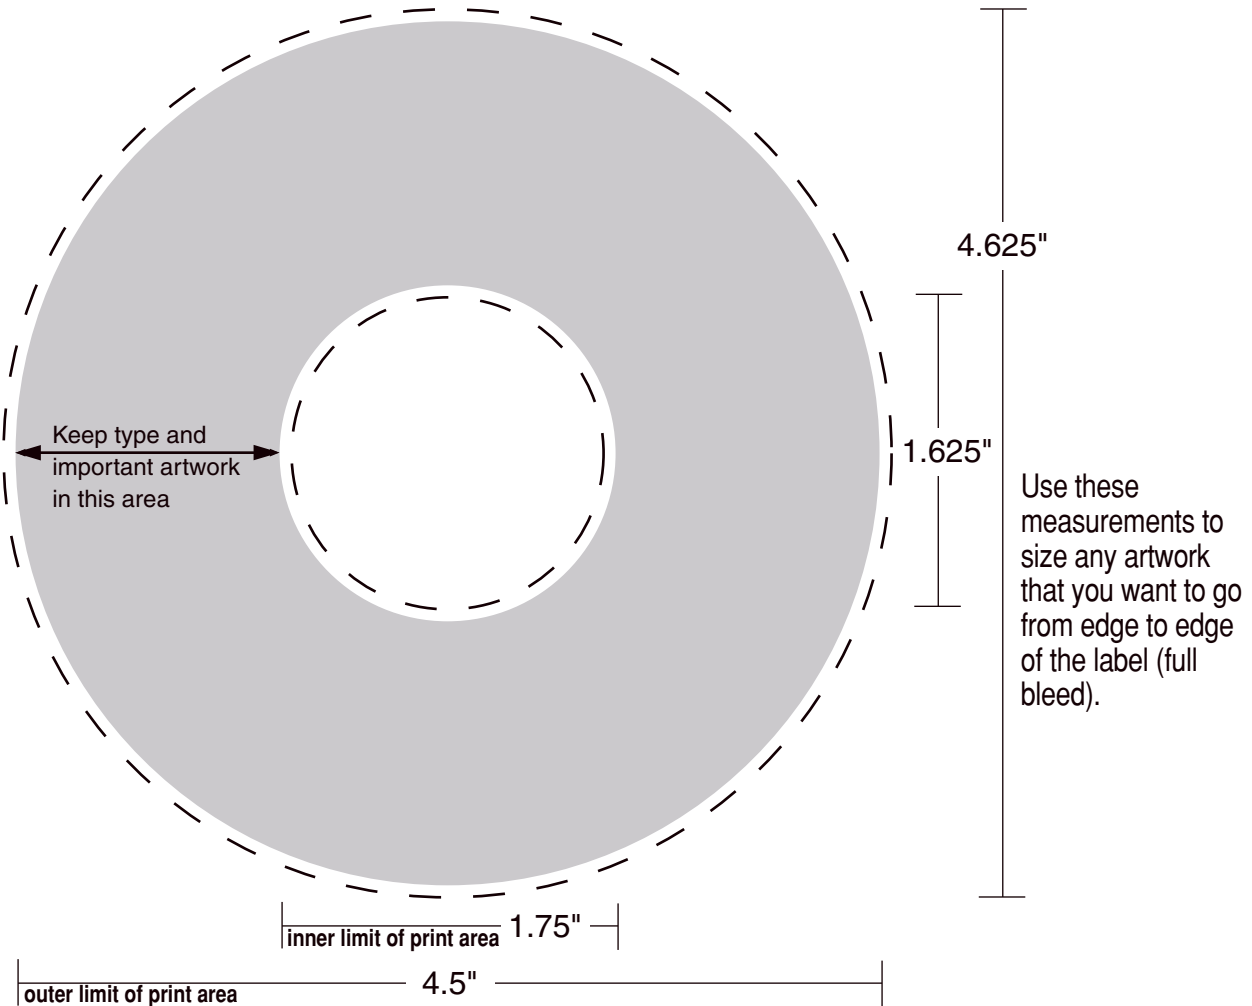

VIDEO PRODUCTIONS, Inc.
111 E. Slingluff Ave.
Dover, Ohio 44622
330.364.8273

Compact Disc Face Label Template

Use these measurements to size any artwork that you want to go from edge to edge of the label (full bleed).

These are the actual measurements of the printable area of the label. Use these measurements to determine size and spacing for any text and logos on the label.

- If you would like a background image to print to the edges of the label, use the measurements listed on the right side to size the image.
- Artwork should be at 300dpi.
- All important artwork and text must stay in the area between 1.75" and 4.5".
- Remember to include all fonts.