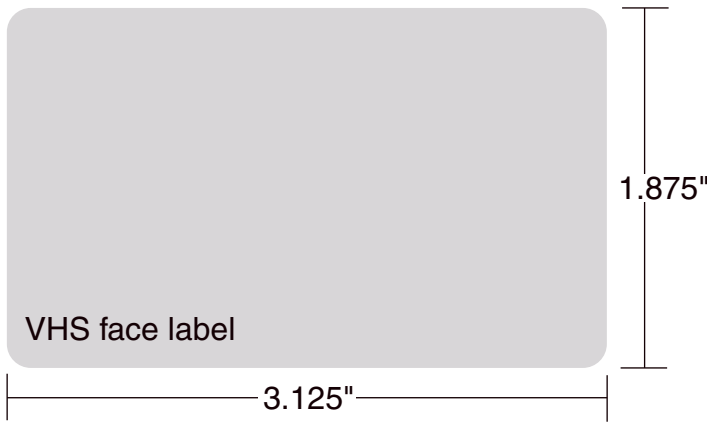

VHS Face & Spine Label Template

These are the actual measurements of the printable area of the labels. Use these measurements to determine size and spacing for any text and logos on the labels.

- Remember to include all fonts.
- Artwork should be at 300dpi.